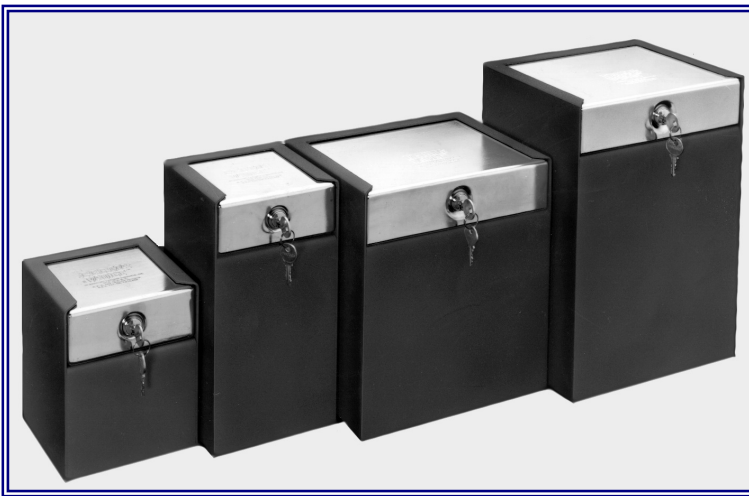

PERMA-VAULT IN-ROOM SAFE DEPOSIT BOX

Features:

- Patented interchangeable slide-off tops can be rotated from vault to vault for additional security at no extra cost
- Heavy gauge steel construction, black enamel finish
- No mechanical, electrical, or hinged components to wear out or break down
- Unique design permits bolting and mounting to any structurally sound surface

MADE IN USA

MODEL	DESCRIPTION	OUTSIDE DIMENSIONS	WEIGHT
PV-100-M	Equipped with Medeco high security lock with two (2) keys.	11-1/2" x 6" x 6"	12 lbs.
PV-100S-M	Equipped with Medeco high security lock with two (2) keys.	7-1/2" x 6" x 6"	9 lbs.
PV-200-M	Equipped with two (2) Medeco high security locks with two (2) keys each.	11-1/2" x 6" x 6"	12 lbs.
PV-200S-M	Equipped with two (2) Medeco high security locks with two (2) keys each.	7-1/2" x 6" x 6"	9 lbs.
PV-300-M	Equipped with Medeco high security lock with two (2) keys.	11-1/2" x 10" x 8"	17 lbs.
PV-400-M	Equipped with Medeco high security lock with two (2) keys.	14-1/2" x 10" x 8"	20 lbs.

PV-100S-M PV-100-M PV-300-M PV-400-M

The instant you deposit cash, valuables, or personal belongings, Perma-Vault is on guard, helping to protect you against robbery and theft.

Perma-Vault can be placed in a convenient location in your home, office, store, hotels, motels, hospitals, dormitories, and more.

Keys removable only in locked position. Custom key control systems designed to your specifications: master keyed, keyed alike, or keyed different.

Perma-Vault makes an affordable, safe, and convenient depository for valuables and personal belongings.